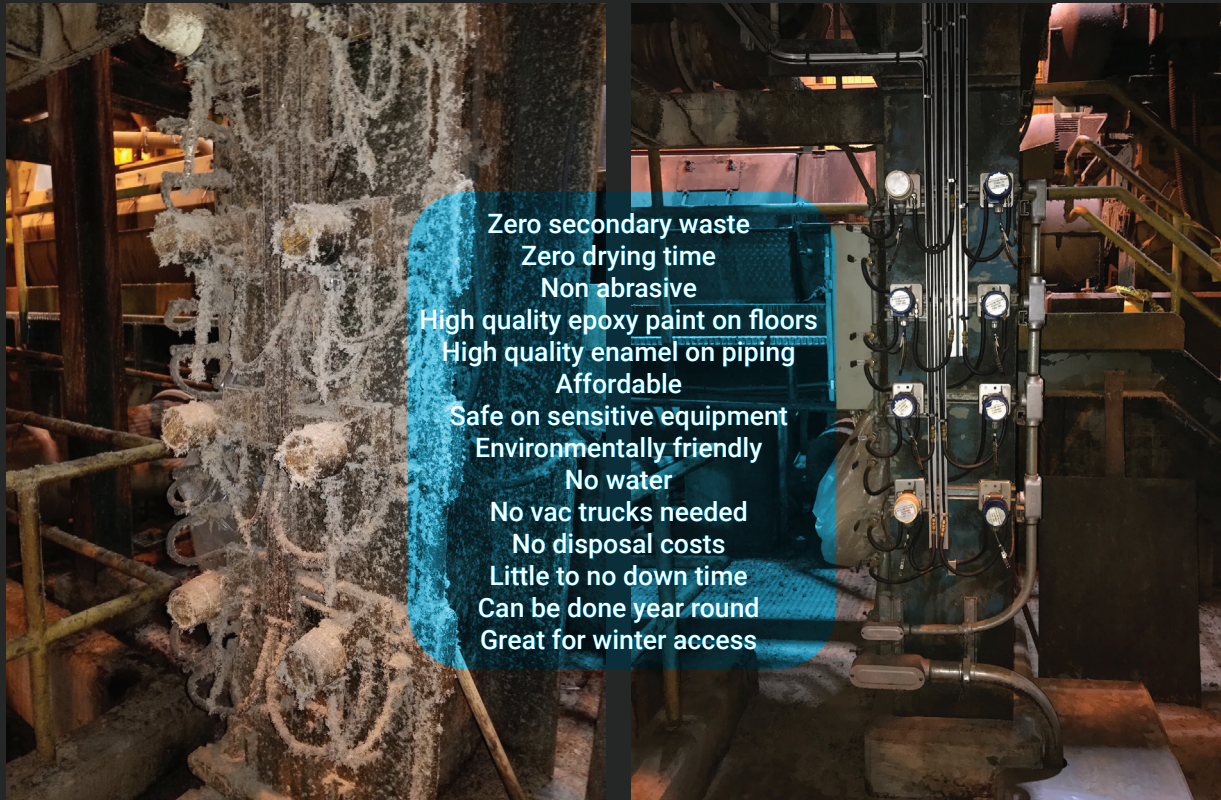

We provide dry ice blasting services from areas such as Edmonton, Fort McMurray, Calgary and any location within Alberta and British Columbia.