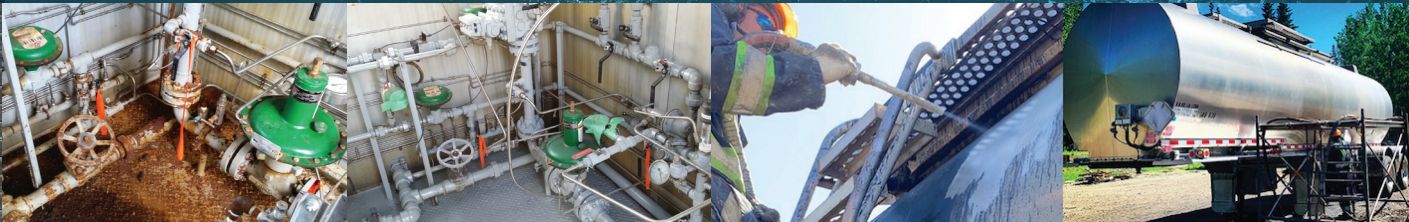

DRY ICE SALES

NEED TO PURCHASE DRY ICE?
CALL TODAY FOR YOUR QUOTE

DRY ICE BLASTING

WWW.CARMADINDUSTRIAL.COM