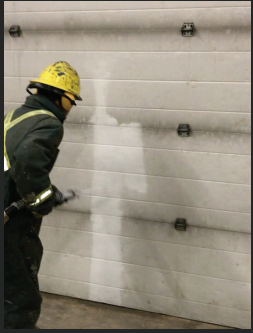

Dry ice blasting has become the fastest growing application of CO2 in the entire industry. Similar to sand blasting, dry ice blasting uses a jet nozzle and compressed air to shoot small pellets of dry ice (blasting rice) with superior results. The extreme cold causes targeted material to shrink, allowing for easier removal. The used blasting rice will sublime into gaseous CO2 after use which makes cleanup a breeze.

This oilfield shack was dry ice blasted & painted by Carmad and is just one of many completed with little to no downtime.